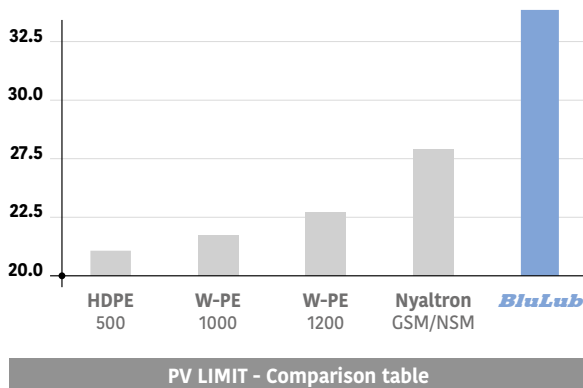

#### Properties:

- UHMW-PE Polyethylene with molecular density 9,200,000 g/mol.
- Operating temperature: -40 to + 80°C (-40 to 176°F)
- Linear expansion coefficient:  $2 \times 10^{-4} \text{C}^{-1}$  ( $1.1 \times 10^{-4} \text{°F}^{-1}$ )