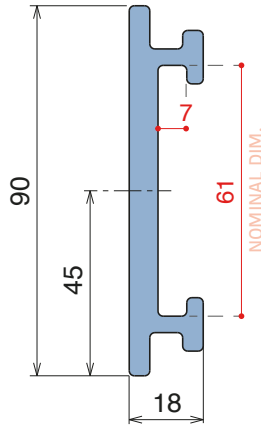

1057|1077 Side guide rail - H. 90 mm

Fit on 60 x 6 mm | Material: **BluLub** and standard **UHMW-PE**

Delivery: **Easy**
Standard

Article-Nr.	Material	Availability	Supply
105700BC	BluLub	Stock item	3 m bars
105711C	Black	Stock item	3 m bars
105705C	Blue	On request	3 m bars
105704C	Grey	Stock item	3 m bars

Plate
60 x 6 mm

Valid also for **RS** version

Option of application - Plate

PART 1089
Pag 72

Valid also for **RS** version

PART 331
Pag 91

Option of application - M-Profile