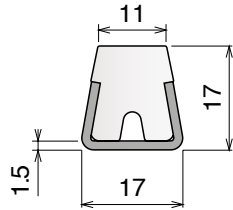

# 121 Guide rail

Material: **BluLub**, **Ti-White** and standard **UHMW-PE** + Stainless steel AISI 304

Delivery: **Easy**  
**Standard**

Stainless steel profile  
thickness: 1,5 mm

Article-Nr.	Material	Availability	Supply
<b>12101BC</b>	<b>BluLub</b>	On request	3 m bars
<b>12101B</b>	<b>BluLub</b>	On request	6 m bars
<b>12101C</b>	<b>Ti-White</b>	Stock item	3 m bars
<b>12101</b>	<b>Ti-White</b>	On request	6 m bars
<b>12105C</b>	Blue	On request	3 m bars
<b>12105</b>	Blue	On request	6 m bars