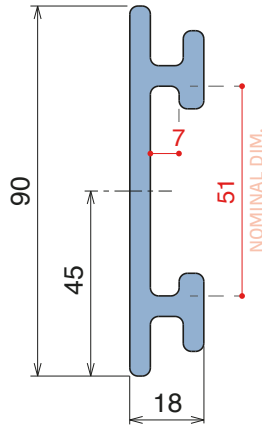

# 1057|1077 Side guide rail - H. 90 mm

Fit on 50 x 6 mm | Material: **BluLub** and standard **UHMW-PE**

Delivery: **Easy**  
**Standard**

Article-Nr.	Material	Availability	Supply
<b>105720BLC</b>	<b>BluLub</b>	Stock item	3 m bars
<b>105721C</b>	Black	On request	3 m bars
<b>105705C</b>	Blue	On request	3 m bars
<b>105724C</b>	Grey	On request	3 m bars