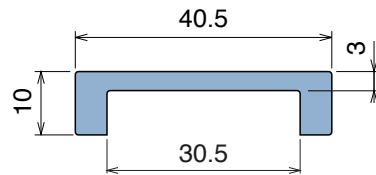

178

U-Profile

Coils available | Material: **BluLub**, **Ti-White** and standard **UHMW-PE**

Delivery: **Easy**
Standard

Article-Nr.	Material	Availability	Supply
17801BC	BluLub	Stock item	3 m bars
17801B	BluLub	On request	6 m bars
17801B-30	BluLub	Stock item	30 m coils
17803C	Ti-White	On request	3 m bars
17803	Ti-White	On request	6 m bars
17803-30	Ti-White	Stock item	30 m coils
17801C	Black	Stock item	3 m bars
17801	Black	On request	6 m bars
17801-30	Black	On request	30 m coils
17805C	Blue	On request	3 m bars
17805	Blue	On request	6 m bars
17805-30	Blue	On request	30 m coils
17802C	Green	Stock item	3 m bars
17802	Green	On request	6 m bars
17802-30	Green	Stock item	30 m coils