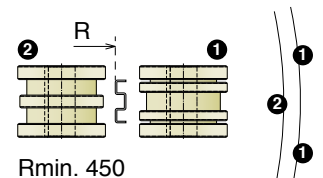

Part	Article-Nr.	Ø (mm)	Suitable for Part:
151	15108	25	117
151	15108E	30	117