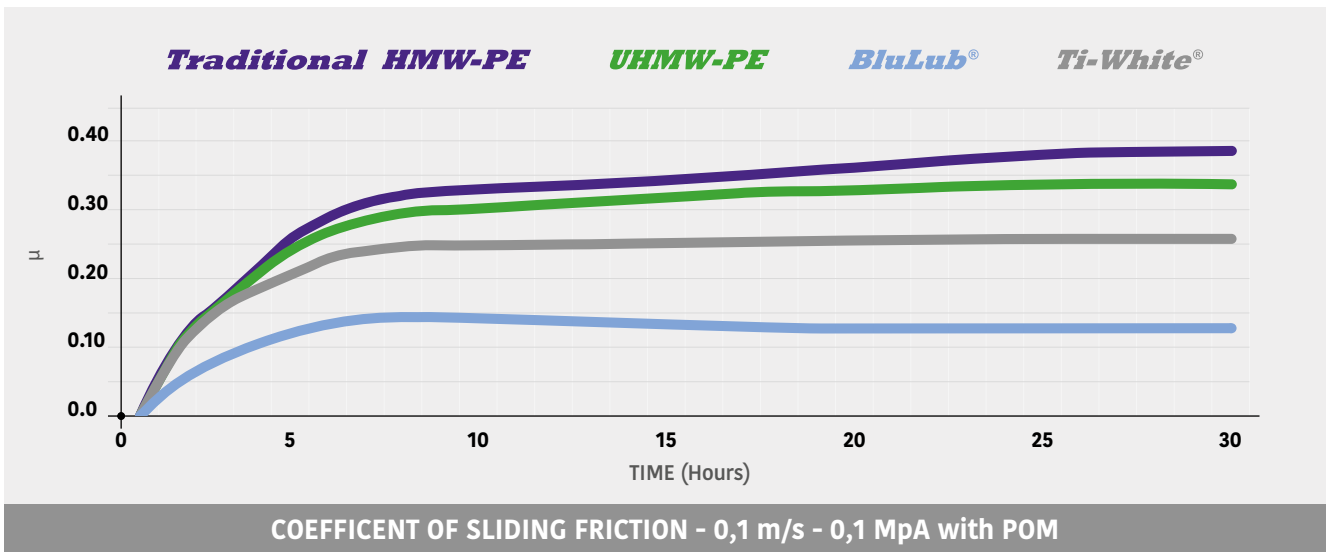

Material selection

Movex offers different materials and design solution for each customer requirements. These comparison tables help to better understand each material and take advantage of their strengths and features to suit your specific needs:

Ti-White® vs Traditional HMW-PE

BluLub® vs Traditional HMW-PE