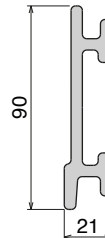

Page 62

1077 Label saver
Fit on mm
50 x 6