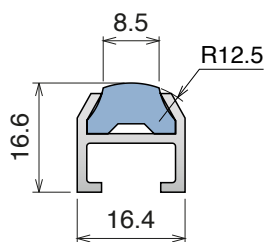

# 154 Side guide rail

Material: **BluLub**, **Ti-White** and standard **UHMW-PE** + Aluminum

Delivery: **Easy**  
**Standard**

Article-Nr.	Material	Availability	Supply
<b>15401BC</b>	<b>BluLub</b>	Stock item	3 m bars
<b>15401B</b>	<b>BluLub</b>	On request	6 m bars
<b>15401C</b>	<b>Ti-White</b>	On request	3 m bars
<b>15401</b>	<b>Ti-White</b>	On request	6 m bars
<b>15405C</b>	Blue	On request	3 m bars
<b>15405</b>	Blue	On request	6 m bars
<b>15402C</b>	Green	On request	3 m bars
<b>15402</b>	Green	On request	6 m bars