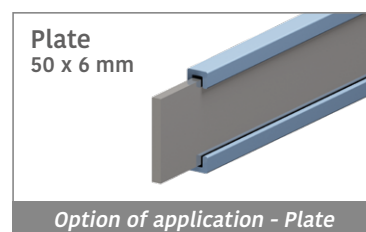

Article-Nr.	Material	Availability	Supply
15800BC	BluLub	Stock item	3 m bars
15894C	Ti-White	On request	3 m bars
15898C	Black	Stock item	3 m bars
15894BLC	Blue	On request	3 m bars
15897C	Green	Stock item	3 m bars
15800C	Grey	Stock item	3 m bars