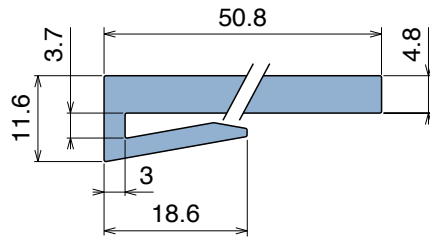

1030 J-Profile

Fit on 3 mm (1/8") | Material: **BluLub**, **Ti-White** and standard **UHMW-PE**

Delivery: **Easy**
Standard

Article-Nr.	Material	Availability	Supply
103000BC	BluLub	On request	3 m bars
103000B	BluLub	On request	6 m bars
103003C	Ti-White	Stock item	3 m bars
103003	Ti-White	On request	6 m bars
103005C	Blue	On request	3 m bars
103005	Blue	On request	6 m bars