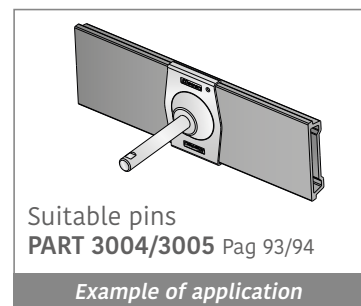

# 345 Stainless steel clamp

USED WITH PART: 136

Delivery: **Easy**  
**Standard**

Article-Nr.	Pin Ø
34501	No Pin
34502	12
34503	16