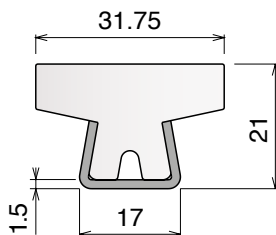

# 123 Guide rail

Material: **BluLub**, **Ti-White** and standard **UHMW-PE** + Stainless steel AISI 304

Delivery: **Easy**  
**Standard**

Stainless steel profile thickness: 1,5 mm

Article-Nr.	Material	Availability	Supply
<b>12300BC</b>	<b>BluLub</b>	On request	3 m bars
<b>12301C</b>	<b>Ti-White</b>	Stock item	3 m bars
<b>12305C</b>	Blue	On request	3 m bars