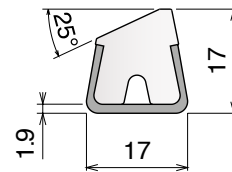

Article-Nr.	Material	Availability	Supply
15260BC	BluLub	On request	3 m bars
15263	Ti-White	On request	3 m bars
15265C	Blue	On request	3 m bars