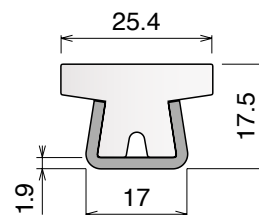

Article-Nr.	Material	Availability	Supply
14000BC	BluLub	On request	3 m bars
14001C	Ti-White	Stock item	3 m bars
14005C	Blue	On request	3 m bars

Stainless steel profile
thickness: 1,9 mm