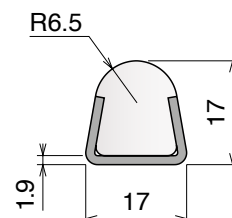

Stainless steel profile thickness: 1,9 mm

Article-Nr.	Material	Availability	Supply
11953B	BluLub	On request	3 m bars
11957B	BluLub	On request	6 m bars
11953	Ti-White	On request	3 m bars
11957	Ti-White	Stock item	6 m bars
11983C	Blue	On request	3 m bars
11987	Blue	On request	6 m bars