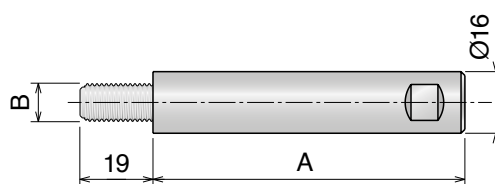

352

Stainless steel rod
USED WITH PART: 345 - 341 TYPE A

Delivery: **Easy**
Standard