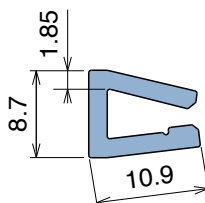

1090 J-Profile

Fit on 1,8 to 2 mm | Material: **BluLub**, **Ti-White** and standard **UHMW-PE**

Delivery: **Easy**
Standard

Article-Nr.	Material	Availability	Supply
109000B	BluLub	On request	30 m coils
109002	Ti-White	On request	30 m coils
109005	Blue	On request	30 m coils