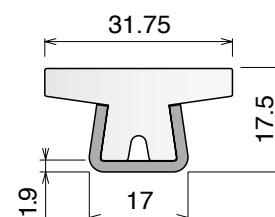

Article-Nr.	Material	Availability	Supply
14600BC	BluLub	On request	3 m bars
14601C	Ti-White	On request	3 m bars
14605C	Blue	On request	3 m bars

Stainless steel profile
thickness: 1,9 mm