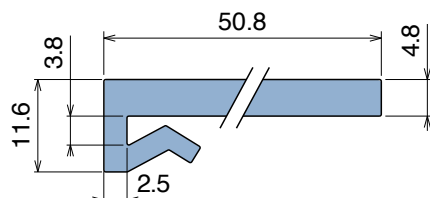

1032 J-Profile

Fit on 3 mm (1/8") | Material: **BluLub**, **Ti-White** and standard **UHMW-PE**

Delivery: **Easy**
Standard

Article-Nr.	Material	Availability	Supply
103200BC	BluLub	On request	3 m bars
103200B	BluLub	On request	6 m bars
103203C	Ti-White	Stock item	3 m bars
103203	Ti-White	On request	6 m bars
103205C	Blue	On request	3 m bars
103205	Blue	On request	6 m bars