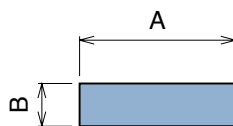

105 Flat Profile

Material: **BluLub**, **Ti-White** and standard **UHMW-PE**

Delivery: **Easy**
Standard

Article-Nr.	Material	A	A	Availability	Supply
10502BL	BluLub	20	3	On request	60 m coils
10504BL	BluLub	20	5	On request	60 m coils
10595BL	BluLub	25	3	On request	60 m coils
10592BL	BluLub	30	3	On request	60 m coils
10594BL	BluLub	30	5	On request	60 m coils
10596BL	BluLub	40	3	On request	60 m coils
10597BL	BluLub	50	3	On request	60 m coils
10506BL	BluLub	60	3	On request	60 m coils
10508BL	BluLub	70	3	On request	60 m coils
10510BL	BluLub	100	3	On request	60 m coils
10502W	Ti-White	20	3	On request	60 m coils
10504W	Ti-White	20	5	On request	60 m coils
10595W	Ti-White	25	3	On request	60 m coils
10592W	Ti-White	30	3	On request	60 m coils
10594W	Ti-White	30	5	On request	60 m coils
10596W	Ti-White	40	3	On request	60 m coils
10597W	Ti-White	50	3	On request	60 m coils
10506W	Ti-White	60	3	On request	60 m coils
10508W	Ti-White	70	3	On request	60 m coils
10510W	Ti-White	100	3	On request	60 m coils
10501	Black	20	3	Stock item	60 m coils
10503	Black	20	5	Stock item	60 m coils
10505	Black	60	3	Stock item	60 m coils
10507	Black	70	3	Stock item	60 m coils
10509	Black	100	3	On request	60 m coils
10501B	Blue	20	3	On request	60 m coils
10503B	Blue	20	5	On request	60 m coils
10505B	Blue	60	3	On request	60 m coils
10507B	Blue	70	3	On request	60 m coils
10509B	Blue	100	3	On request	60 m coils
10502	Green	20	3	Stock item	60 m coils
10504	Green	20	5	Stock item	60 m coils
10595	Green	25	3	Stock item	60 m coils
10592	Green	30	3	On request	60 m coils
10594	Green	30	5	Stock item	60 m coils
10596	Green	40	3	Stock item	60 m coils
10597	Green	50	3	On request	60 m coils
10506	Green	60	3	Stock item	60 m coils
10508	Green	70	3	Stock item	60 m coils
10510	Green	100	3	Stock item	60 m coils