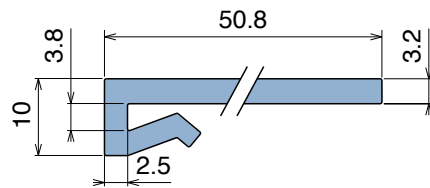

1031 J-Profile

Fit on 3 mm (1/8") | Material: **BluLub**, **Ti-White** and standard **UHMW-PE**

Delivery: **Easy**
Standard

Article-Nr.	Material	Availability	Supply
103100BC	BluLub	Stock item	3 m bars
103100B	BluLub	On request	6 m bars
103103C	Ti-White	Stock item	3 m bars
103103	Ti-White	Stock item	6 m bars
103105C	Blue	On request	3 m bars
103105	Blue	On request	6 m bars