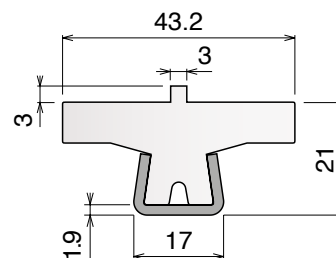

Article-Nr.	Material	Availability	Supply
14200BC	BluLub	On request	3 m bars
14201C	Ti-White	On request	3 m bars
14205C	Blue	On request	3 m bars

Stainless steel profile
thickness: 1,9 mm