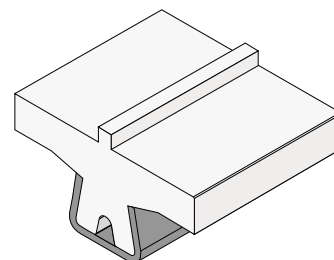

Article-Nr.	Material	Availability	Supply
14200BC	BluLub	On request	3 m bars
14201C	Ti-White	On request	3 m bars
14205C	Blue	On request	3 m bars

Stainless steel profile
thickness: 1,9 mm