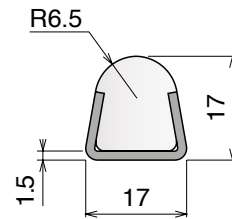

Stainless steel profile thickness: 1,5 mm

Article-Nr.	Material	Availability	Supply
11921BC	BluLub	On request	3 m bars
11921B	BluLub	On request	6 m bars
11921C	Ti-White	On request	3 m bars
11921	Ti-White	On request	6 m bars
11925C	Blue	On request	3 m bars
11925	Blue	On request	6 m bars