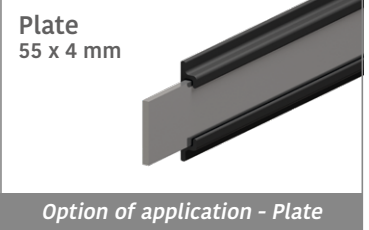

Article-Nr.	Material	Availability	Supply
106400BC	BluLub	On request	3 m bars
106403C	Ti-White	On request	3 m bars
106401C	Black	Stock item	3 m bars
106405C	Blue	On request	3 m bars