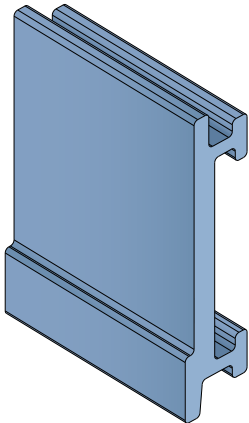

Side guide rail with Label saver - H. 90 mm

Article-Nr.	Material	Availability	Supply
107700BC	BluLub	On request	3 m bars
107711C	Black	On request	3 m bars
107705C	Blue	On request	3 m bars
107704C	Grey	On request	3 m bars

Plate
60 x 6 mm

Valid also for **RS** version

Option of application - Plate

PART 1089
Pag 72

Valid also for **RS** version

PART 331
Pag 91

Option of application - M-Profile

Easy Bendable

For the grooved version, just add "S" to the related Article Nr.