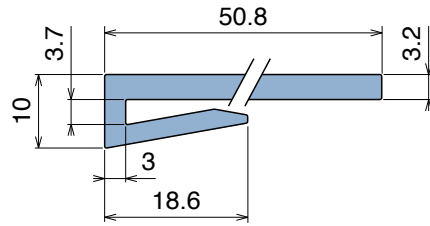

1029 J-Profile

Fit on 3 mm (1/8") | Material: **BluLub**, **Ti-White** and standard **UHMW-PE**

Delivery: **Easy**
Standard

Article-Nr.	Material	Availability	Supply
102900BC	BluLub	On request	3 m bars
102900B	BluLub	On request	6 m bars
102900B-30	BluLub	On request	30 m coils
102903C	Ti-White	Stock item	3 m bars
102903	Ti-White	On request	6 m bars
102903-30	Ti-White	On request	30 m coils
102905C	Blue	On request	3 m bars
102905	Blue	On request	6 m bars
102905-30	Blue	On request	30 m coils