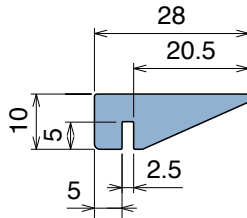

# 168 Neck guide

Fit on 2,5 mm | Material: **BluLub**, **Ti-White** and standard **UHMW-PE**

Delivery: **Easy**  
**Standard**

Article-Nr.	Material	Availability	Supply
16801B	<b>BluLub</b>	Stock item	3 m bars
16802B	<b>BluLub</b>	On request	6 m bars
16800B	<b>BluLub</b>	Stock item	30 m coils
16801	<b>Ti-White</b>	On request	3 m bars
16802	<b>Ti-White</b>	On request	6 m bars
16800	<b>Ti-White</b>	On request	30 m coils
16805C	Blue	On request	3 m bars
16805	Blue	On request	6 m bars
16805-30	Blue	On request	30 m coils