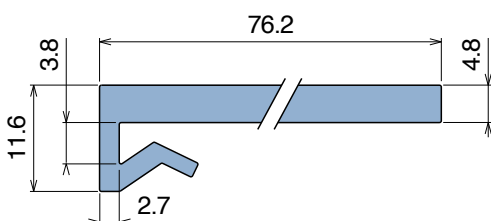

1034 J-Profile

Fit on 3 mm (1/8") | Material: **BluLub**, **Ti-White** and standard **UHMW-PE**

Delivery: **Easy**
Standard

Article-Nr.	Material	Availability	Supply
103400BC	BluLub	On request	3 m bars
103400B	BluLub	On request	6 m bars
103403C	Ti-White	Stock item	3 m bars
103403	Ti-White	On request	6 m bars
103405C	Blue	On request	3 m bars
103405	Blue	On request	6 m bars