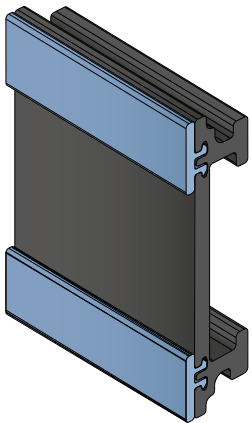

VERSION A - Label saver 2 cm