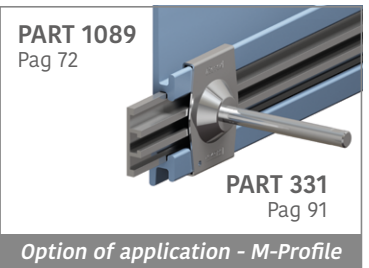

Article-Nr.	Material	Availability	Supply
19320BC	BluLub	Stock item	3 m bars
19325C	Blue	On request	3 m bars
19324C	Grey	Stock item	3 m bars