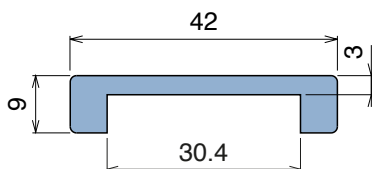

199 U-Profile

Material: **BluLub**, **Ti-White** and standard **UHMW-PE**

Delivery: **Easy**
Standard

Article-Nr.	Material	Availability	Supply
19944B-30	BluLub	Stock item	30 m coils
19944W-30	Ti-White	On request	30 m coils
19944-30	Black	On request	30 m coils
19944BL-30	Blue	On request	30 m coils
19940-30	Green	Stock item	30 m coils