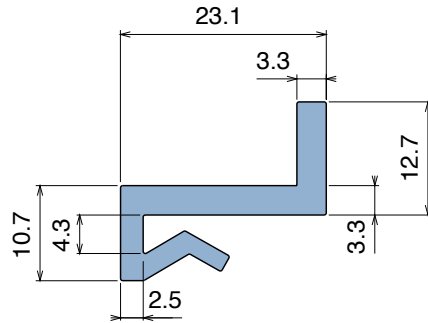

1020 J-Profile

Fit on 3 mm (1/8") | Material: **BluLub**, **Ti-White** and standard **UHMW-PE**

Delivery: **Easy**
Standard

Article-Nr.	Material	Availability	Supply
102000BC	BluLub	On request	3 m bars
102000B	BluLub	On request	6 m bars
102003C	Ti-White	Stock item	3 m bars
102003	Ti-White	Stock item	6 m bars
102001C	Black	On request	3 m bars
102001	Black	On request	6 m bars
102005C	Blue	On request	3 m bars
102005	Blue	On request	6 m bars
102002C	Green	On request	3 m bars
102002	Green	On request	6 m bars