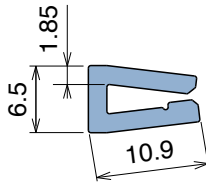

1068 J-Profile

Fit on 1,8 to 2 mm | Material: **BluLub**, **Ti-White** and standard **UHMW-PE**

Delivery: **Easy**
Standard

Article-Nr.	Material	Availability	Supply
106800B	BluLub	Stock item	30 m coils
106802	Ti-White	On request	30 m coils
106805	Blue	On request	30 m coils