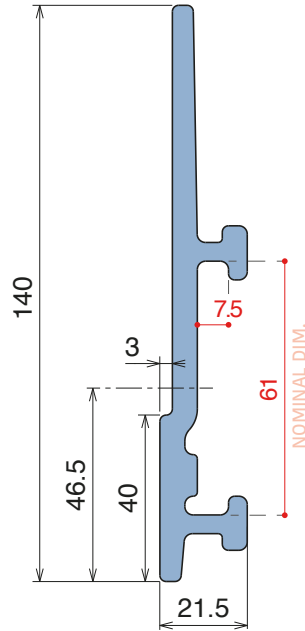

Side guide rail with Label saver - H. 140 mm

Article-Nr.	Material	Availability	Supply
18930BC	BluLub	Stock item	3 m bars
18935C	Blue	On request	3 m bars
18934C	Grey	Stock item	3 m bars

Plate
60 x 6 mm

Valid also for **RS** version

PART 331
Pag 91

Option of application - Plate

PART 1089
Pag 72

Valid also for **RS** version

PART 331
Pag 91

Option of application - M-Profile

1075 **RS** Side guide rail with Label saver - H. 140 mm

Fit on 60 x 6 mm | Material: **BluLub** + standard **UHMW-PE**

Delivery: **Easy**
Standard

Article-Nr.	Version	Material	Availability	Supply
107500	A	Black+BluLub	On request	3 m bars
107501	B	Black+BluLub	On request	3 m bars