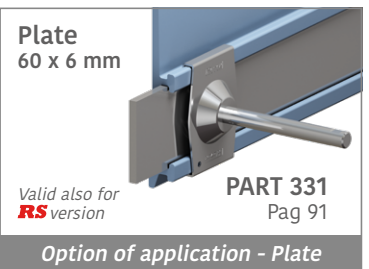

Article-Nr.	Material	Availability	Supply
18920BC	BluLub	Stock item	3 m bars
18925C	Blue	On request	3 m bars
18924C	Grey	Stock item	3 m bars