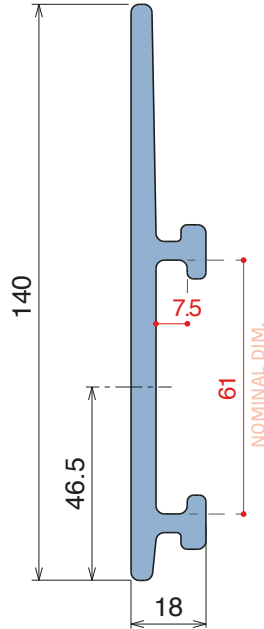

193 Side guide rail - H. 140 mm

Fit on 60 x 6 mm | Material: **BluLub** and standard **UHMW-PE**

Delivery: **Easy**
Standard