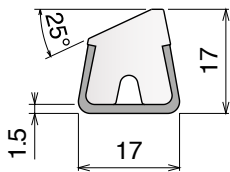

Article-Nr.	Material	Availability	Supply
15200BC	BluLub	On request	3 m bars
15201C	Ti-White	Stock item	3 m bars
15205C	Blue	On request	3 m bars

Stainless steel profile
thickness: 1,9 mm