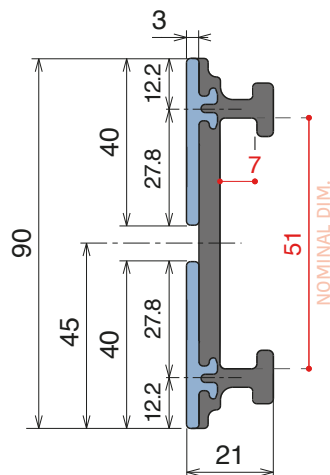

VERSION B - Label saver 4 cm

Base profile

Art-Nr.	Supply
107890	3 m bars

Label saver 2 cm

Art-Nr.	Supply
18987	30 m coils

Label saver 4 cm

Art-Nr.	Supply
18988	30 m coils

Label saver 2 cm and 4 cm can also be combined together to obtain different version.

Single components

Easy Bendable
For the grooved version, just add "S" to the related Article Nr.