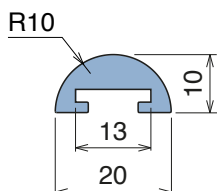

162 C-Profile

Coils available | Material: **BluLub**, **Ti-White** and standard **UHMW-PE**

Delivery: **Easy**
Standard