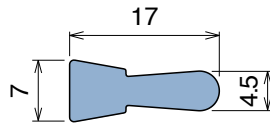

131 Plastic rail

Material: *BluLub, Ti-White* and standard *UHMW-PE*

Delivery: **Easy**
Standard

TYPE A