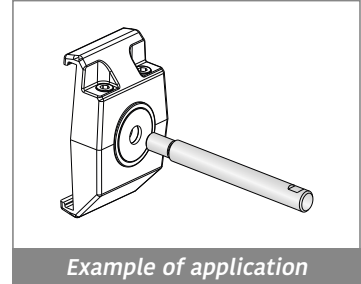

Article-Nr.	A	B
35101	80	M10
35102	100	M10
35103	150	M10
35151	80	M8
35152	100	M8
35153	150	M8