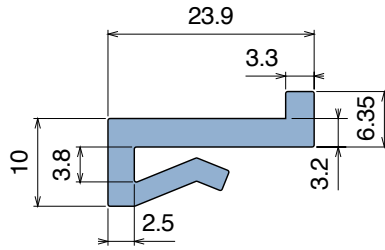

1024 J-Profile

Fit on 3 mm (1/8") | Material: **BluLub, Ti-White** and standard **UHMW-PE**

Delivery: **Easy**
Standard

Article-Nr.	Material	Availability	Supply
102400BC	BluLub	On request	3 m bars
102400B	BluLub	On request	6 m bars
102400B-30	BluLub	On request	30 m coils
102403C	Ti-White	Stock item	3 m bars
102403	Ti-White	On request	6 m bars
102403-30	Ti-White	Stock item	30 m coils
102401C	Black	On request	3 m bars
102401	Black	On request	6 m bars
102401-30	Black	On request	30 m coils
102405C	Blue	On request	3 m bars
102405	Blue	On request	6 m bars
102405-30	Blue	On request	30 m coils
102402C	Green	Stock item	3 m bars
102402	Green	Stock item	6 m bars
102402-30	Green	On request	30 m coils