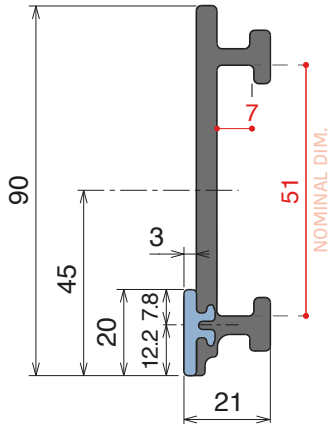

## RS Side guide rail with Label saver - H. 90 mm

Fit on 50 x 6 mm | Material: **BluLub** + standard **UHMW-PE**

Delivery: **Easy Standard**

Article-Nr.	Version	Material	Availability	Supply
<b>107722</b>	A	Black+ <b>BluLub</b>	On request	3 m bars
<b>107723</b>	B	Black+ <b>BluLub</b>	On request	3 m bars