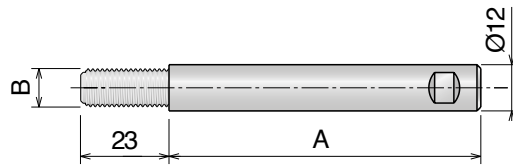

3004

Stainless steel rod
USED WITH PART: 331 - 345 - 341 TYPE B

Delivery: **Easy**
Standard