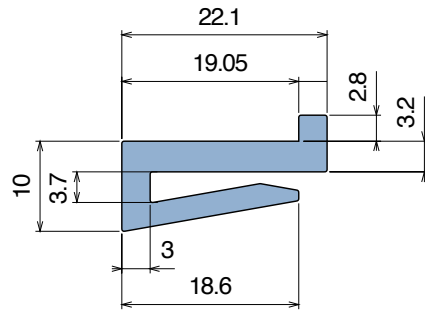

1014 J-Profile

Fit on 3 mm (1/8") | Material: **BluLub**, **Ti-White** and standard **UHMW-PE**

Delivery: **Easy**
Standard

Article-Nr.	Material	Availability	Supply
101400BC	BluLub	On request	3 m bars
101400B	BluLub	On request	6 m bars
101400B-30	BluLub	On request	30 m coils
101403C	Ti-White	Stock item	3 m bars
101403	Ti-White	On request	6 m bars
101403-30	Ti-White	Stock item	30 m coils
101405C	Blue	On request	3 m bars
101405	Blue	On request	6 m bars
101405-30	Blue	On request	30 m coils

1015 J-Profile

Fit on 2,5 to 3,5 mm (1/8") | Material: **BluLub**, **Ti-White** and standard **UHMW-PE**

Delivery: **Easy**
Standard