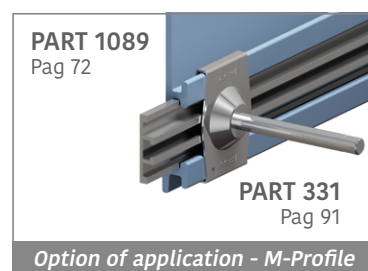

Article-Nr.	A	Material	Availability	Supply
18720BC	12	BluLub	Stock item	3 m bars
18730BC	20	BluLub	Stock item	3 m bars
18740BC	40	BluLub	Stock item	3 m bars
18725C	12	Blue	On request	3 m bars
18735C	20	Blue	On request	3 m bars
18745C	40	Blue	On request	3 m bars
18724C	12	Grey	On request	3 m bars
18734C	20	Grey	On request	3 m bars
18744C	40	Grey	On request	3 m bars