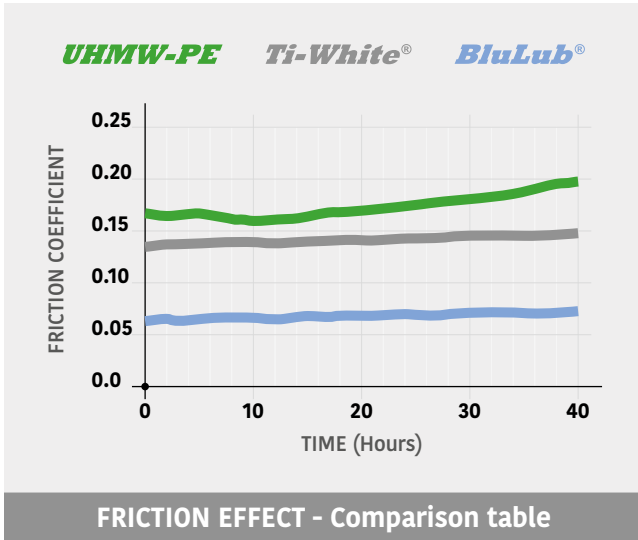

Material selection

Movex offers different materials and design solution for each customer requirements. These comparison tables help to better understand each material and take advantage of their strengths and features to suit your specific needs:

Ti-White® vs Traditional HMW-PE

BluLub® vs Traditional HMW-PE