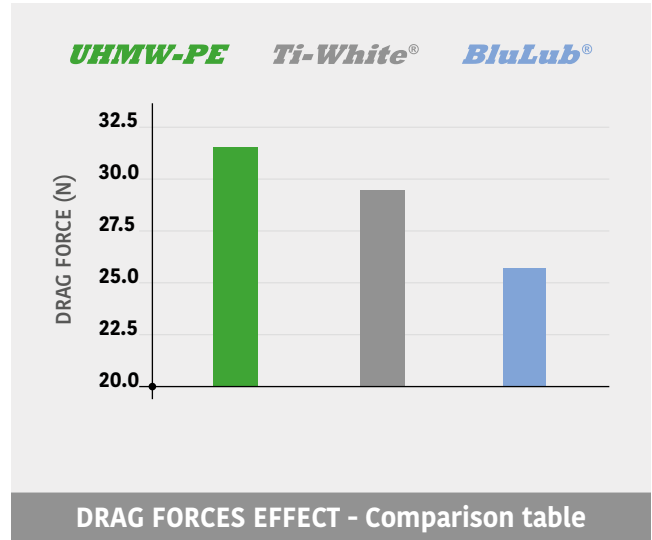

Material selection

Movex offers different materials and design solution for each customer requirements. These comparison tables help to better understand each material and take advantage of their strengths and features to suit your specific needs:

Ti-White® vs Traditional HMW-PE

BluLub® vs Traditional HMW-PE