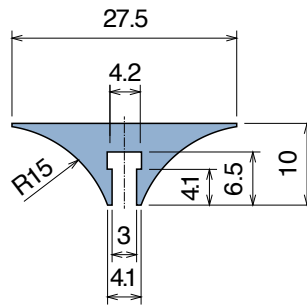

199 Transfer plate

Fit on 3 mm | Material: **BluLub** and standard **UHMW-PE**

Delivery: **Easy**
Standard

Article-Nr.	Material	Availability	Supply
19960B	BluLub	Stock item	1,5 m bars
19960	Black	Stock item	1,5 m bars

238-228-235 Nosebar

Material: **BluLub**

Delivery: **Easy**
Standard