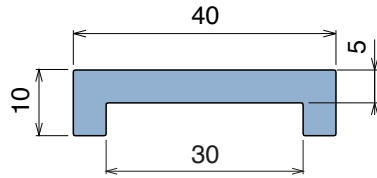

1059

U-Profile

Coils available | Material: **BluLub**, **Ti-White** and standard **UHMW-PE**

Delivery: **Easy**
Standard

Article-Nr.	Material	Availability	Supply
105901BC	BluLub	Stock item	3 m bars
105901B	BluLub	On request	6 m bars
105901B-30	BluLub	On request	30 m coils
105903C	Ti-White	On request	3 m bars
105903	Ti-White	On request	6 m bars
105903-30	Ti-White	On request	30 m coils
105901C	Black	Stock item	3 m bars
105901	Black	On request	6 m bars
105901-30	Black	On request	30 m coils
105905C	Blue	On request	3 m bars
105905	Blue	On request	6 m bars
105905-30	Blue	On request	30 m coils
105902C	Green	Stock item	3 m bars
105902	Green	On request	6 m bars
105902-30	Green	On request	30 m coils