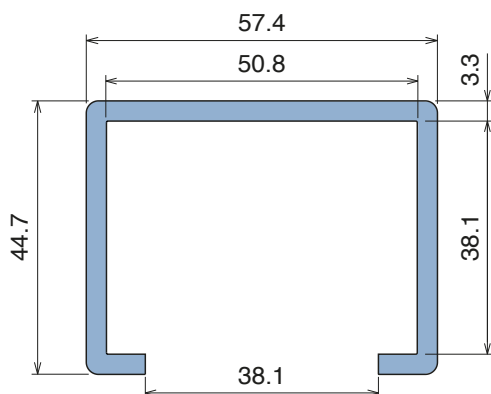

# 1052 Bar cover

Fit on 38,1 x 50,8 mm (1-1/2" x 2") | Material: **BluLub**, **Ti-White** and standard **UHMW-PE**

Delivery: **Easy**  
**Standard**

Article-Nr.	Material	Availability	Supply
105200BC	<b>BluLub</b>	On request	3 m bars
105200B	<b>BluLub</b>	On request	6 m bars
105203C	<b>Ti-White</b>	Stock item	3 m bars
105203	<b>Ti-White</b>	On request	6 m bars
105205C	Blue	On request	3 m bars
105205	Blue	On request	6 m bars