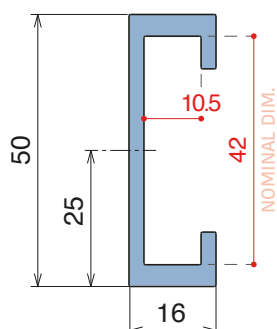

# 137 Side guide rail - H. 50 mm

Fit on 40 x 10 mm | Material: **BluLub**, **Ti-White** and standard **UHMW-PE**

Delivery: **Easy**  
**Standard**

Article-Nr.	Material	Availability	Supply
<b>13711BC</b>	<b>BluLub</b>	Stock item	3 m bars
<b>13711B</b>	<b>BluLub</b>	On request	6 m bars
<b>13713C</b>	<b>Ti-White</b>	On request	3 m bars
<b>13713</b>	<b>Ti-White</b>	On request	6 m bars
<b>13712C</b>	Black	On request	3 m bars
<b>13712</b>	Black	On request	6 m bars
<b>13715C</b>	Blue	On request	3 m bars
<b>13715</b>	Blue	On request	6 m bars
<b>13711C</b>	Green	Stock item	3 m bars
<b>13711</b>	Green	Stock item	6 m bars