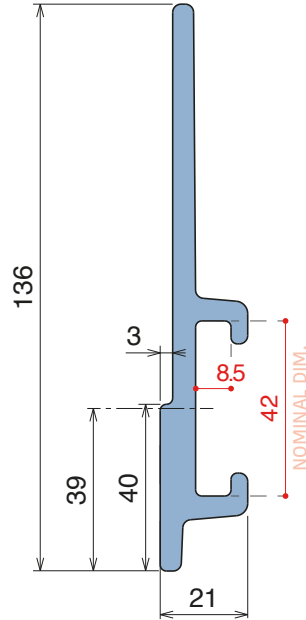

Side guide rail with Label saver - H. 136 mm

Article-Nr.	Material	Availability	Supply
18911BC	BluLub	Stock item	3 m bars
18911BLC	Blue	On request	3 m bars
18915C	Grey	On request	3 m bars

Plate
40 x 8 mm

Valid also for **RS** version

Option of application - Plate

PART 117
Pag 71

Valid also for **RS** version

Option of application - M-Profile

PART 1055
Pag 71

Valid also for **RS** version

Option of application - Guide

1079 **RS** Side guide rail with Label saver - H. 136 mm

Fit on 40 x 8 mm | Material: **BluLub** + standard **UHMW-PE**

Delivery: **Easy**
Standard

Article-Nr.	Version	Material	Availability	Supply
107900	A	Black+BluLub	On request	3 m bars
107901	B	Black+BluLub	On request	3 m bars