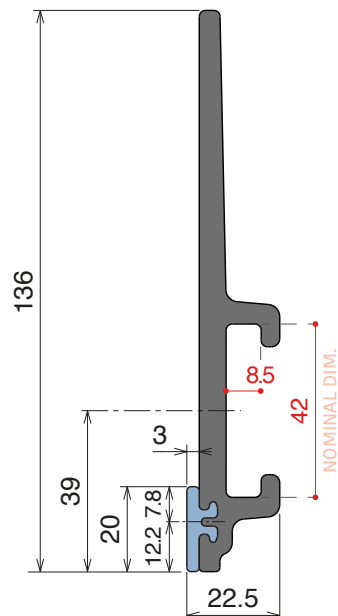

VERSION A - Label saver 2 cm