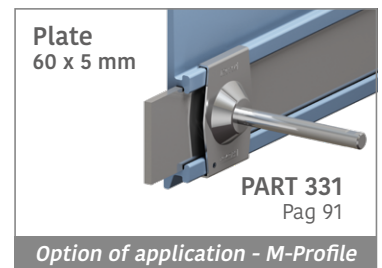

Article-Nr.	Material	Availability	Supply
18980BC	BluLub	Stock item	3 m bars
18985C	Blue	On request	3 m bars
18984C	Grey	On request	3 m bars