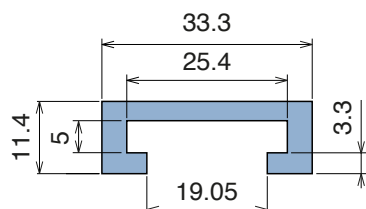

1041

C-Profile

Fit on 25 x 5 mm | Material: **BluLub**, **Ti-White** and standard **UHMW-PE**

Delivery: **Easy**
Standard

Article-Nr.	Material	Availability	Supply
104100BC	BluLub	On request	3 m bars
104100B	BluLub	On request	6 m bars
104103C	Ti-White	Stock item	3 m bars
104103	Ti-White	On request	6 m bars
104105C	Blue	On request	3 m bars
104105	Blue	On request	6 m bars
104102C	Green	On request	3 m bars
104102	Green	On request	6 m bars