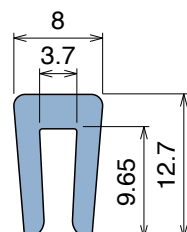

1004 Bar cap

Fit on 3 mm | Material: **BluLub**, **Ti-White** and standard **UHMW-PE**

Delivery: **Easy**
Standard

Article-Nr.	Material	Availability	Supply
100400B-30	BluLub	On request	30 m coils
100403-30	Ti-White	Stock item	30 m coils
100405-30	Blue	On request	30 m coils