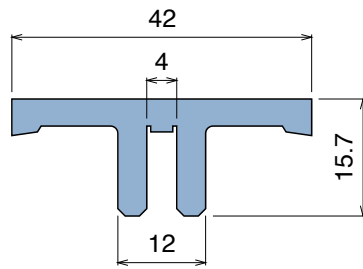

# 108 T-Profile

Material: **BluLub**, **Ti-White** and standard **UHMW-PE**

Article-Nr.	Material	Availability	Supply
<b>10800BC</b>	<b>BluLub</b>	On request	3 m bars
<b>10800B</b>	<b>BluLub</b>	Stock item	6 m bars
<b>10803C</b>	<b>Ti-White</b>	On request	3 m bars
<b>10803</b>	<b>Ti-White</b>	On request	6 m bars
<b>10801C</b>	Black	Stock item	3 m bars
<b>10801</b>	Black	On request	6 m bars
<b>10805C</b>	Blue	On request	3 m bars
<b>10805</b>	Blue	On request	6 m bars
<b>10802C</b>	Green	Stock item	3 m bars
<b>10802</b>	Green	Stock item	6 m bars