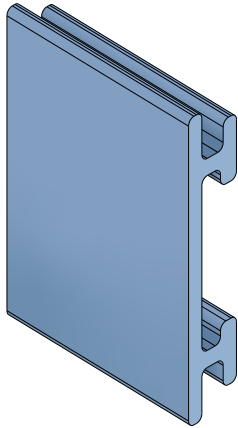

# 1057|1077 Side guide rail - H. 90 mm

Fit on 50 x 6 mm | Material: **BluLub** and standard **UHMW-PE**

Delivery: **Easy**  
**Standard**

Article-Nr.	Material	Availability	Supply
<b>105720BLC</b>	<b>BluLub</b>	Stock item	3 m bars
<b>105721C</b>	Black	On request	3 m bars
<b>105705C</b>	Blue	On request	3 m bars
<b>105724C</b>	Grey	On request	3 m bars