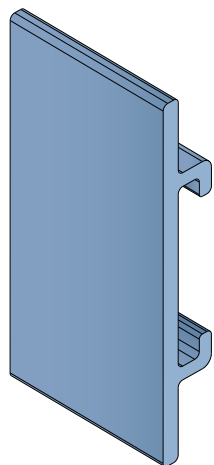

158 Side guide rail - H. 90 - 100 - 120 - 140 mm

Fit on 50 x 6 mm | Material: **BluLub**, **Ti-White** and standard **UHMW-PE**

Delivery: **Easy**
Standard

Article-Nr.	A	B	Material	Availability	Supply
15801BC	90	45	BluLub	Stock item	3 m bars
15802BC	100	50	BluLub	Stock item	3 m bars
15803BC	120	60	BluLub	Stock item	3 m bars
15804BC	140	70	BluLub	On request	3 m bars
15831C	90	45	Ti-White	On request	3 m bars
18532C	100	50	Ti-White	On request	3 m bars
15833C	120	60	Ti-White	On request	3 m bars
15834C	140	70	Ti-White	On request	3 m bars
15801BLC	90	45	Blue	On request	3 m bars
15802BLC	100	50	Blue	On request	3 m bars
15803BLC	120	60	Blue	On request	3 m bars
15804BLC	140	70	Blue	On request	3 m bars
15801C	90	45	Grey	Stock item	3 m bars
15802C	100	50	Grey	Stock item	3 m bars
15803C	120	60	Grey	Stock item	3 m bars
15804C	140	70	Grey	On request	3 m bars

Plate
50 x 6 mm

Option of application - Plate

PART 159
Pag 72

Option of application - M-Profile