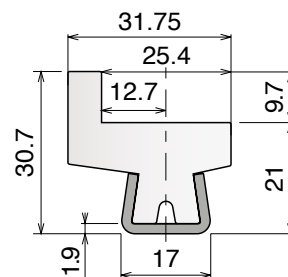

Article-Nr.	Material	Availability	Supply
12500BC	BluLub	On request	3 m bars
12501C	Ti-White	On request	3 m bars
12505C	Blue	On request	3 m bars

Stainless steel profile
thickness: 1,9 mm