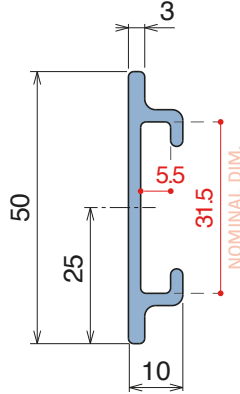

# 1063 Side guide rail - H. 50 mm

Fit on 30 x 4 mm | Material: **BluLub** and standard **UHMW-PE**

Delivery: **Easy**  
**Standard**

Article-Nr.	Material	Availability	Supply
<b>106300BC</b>	<b>BluLub</b>	On request	3 m bars
<b>106301C</b>	Black	Stock item	3 m bars
<b>106302C</b>	Green	Stock item	3 m bars