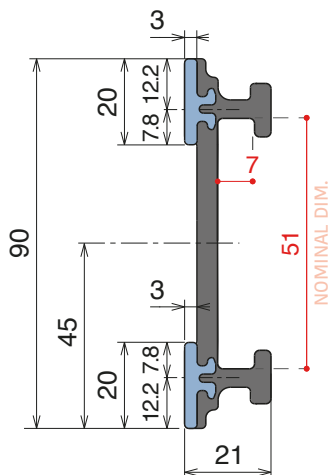

VERSION A - Label saver 2 cm