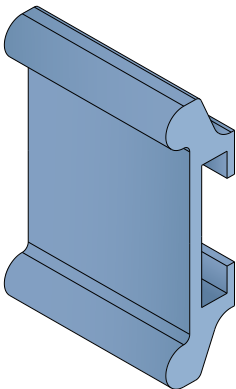

183 Side guide rail - H. 80 mm

Fit one 40 x 8 mm | Material: **BluLub** and standard **UHMW-PE**

Delivery: **Easy**
Standard