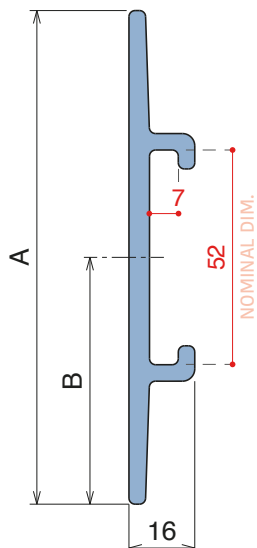

158 Side guide rail - H. 90 - 100 - 120 - 140 mm

Fit on 50 x 6 mm | Material: **BluLub**, **Ti-White** and standard **UHMW-PE**

Delivery: **Easy**
Standard

Article-Nr.	A	B	Material	Availability	Supply
15801BC	90	45	BluLub	Stock item	3 m bars
15802BC	100	50	BluLub	Stock item	3 m bars
15803BC	120	60	BluLub	Stock item	3 m bars
15804BC	140	70	BluLub	On request	3 m bars
15831C	90	45	Ti-White	On request	3 m bars
18532C	100	50	Ti-White	On request	3 m bars
15833C	120	60	Ti-White	On request	3 m bars
15834C	140	70	Ti-White	On request	3 m bars
15801BLC	90	45	Blue	On request	3 m bars
15802BLC	100	50	Blue	On request	3 m bars
15803BLC	120	60	Blue	On request	3 m bars
15804BLC	140	70	Blue	On request	3 m bars
15801C	90	45	Grey	Stock item	3 m bars
15802C	100	50	Grey	Stock item	3 m bars
15803C	120	60	Grey	Stock item	3 m bars
15804C	140	70	Grey	On request	3 m bars

Plate
50 x 6 mm

Option of application - Plate

PART 159
Pag 72

Option of application - M-Profile