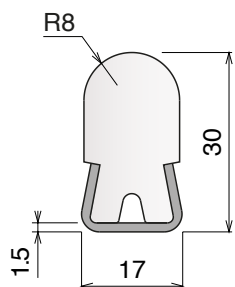

# 1067 Guide rail

Material: **BluLub**, **Ti-White** and standard **UHMW-PE** + Stainless steel AISI 304

Delivery: **Easy**  
**Standard**

Stainless steel profile  
thickness: 1,5 mm

Article-Nr.	Material	Availability	Supply
<b>106700BC</b>	<b>BluLub</b>	On request	3 m bars
<b>106701C</b>	<b>Ti-White</b>	On request	3 m bars
<b>106705C</b>	Blue	On request	3 m bars