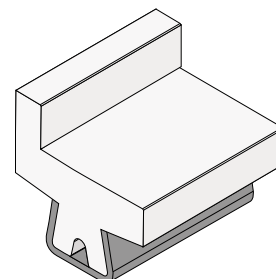

Article-Nr.	Material	Availability	Supply
12500BC	BluLub	On request	3 m bars
12501C	Ti-White	On request	3 m bars
12505C	Blue	On request	3 m bars

Stainless steel profile
thickness: 1,9 mm