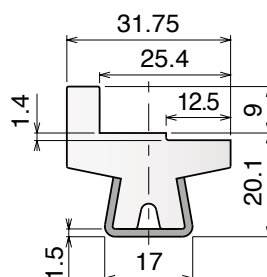

129 Guide rail

Material: **BluLub**, **Ti-White** and standard **UHMW-PE** + Stainless steel AISI 304

Delivery: **Easy**
Standard

Stainless steel profile thickness: 1,5 mm