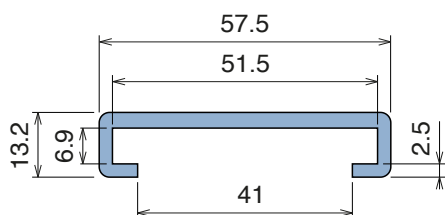

1042 C-Profile

Fit on 50 x 6 mm | Material: **BluLub, Ti-White** and standard **UHMW-PE**

Delivery: **Easy**
Standard

Article-Nr.	Material	Availability	Supply
104200BC	BluLub	On request	3 m bars
104200B	BluLub	On request	6 m bars
104203C	Ti-White	Stock item	3 m bars
104203	Ti-White	On request	6 m bars
104205C	Blue	On request	3 m bars
104205	Blue	On request	6 m bars
104201C	Green	On request	3 m bars
104201	Green	On request	6 m bars

1045 C-Profile

Fit on 50,8 x 12,7 mm | Material: **BluLub, Ti-White** and standard **UHMW-PE**

Delivery: **Easy**
Standard