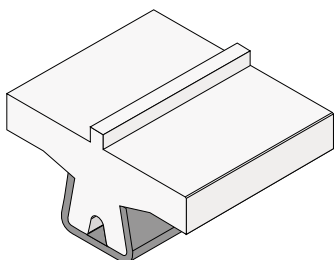

142 Guide rail

Material: **BluLub**, **Ti-White** and standard **UHMW-PE** + Stainless steel AISI 304

Delivery: **Easy**
Standard

Stainless steel profile
thickness: 1,5 mm