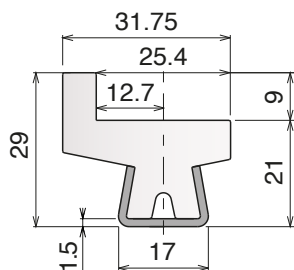

# 125 Guide rail

Material: **BluLub**, **Ti-White** and standard **UHMW-PE** + Stainless steel AISI 304

Delivery: **Easy**  
**Standard**

Stainless steel profile  
thickness: 1,5 mm

Article-Nr.	Material	Availability	Supply
<b>12500BC</b>	<b>BluLub</b>	On request	3 m bars
<b>12501C</b>	<b>Ti-White</b>	On request	3 m bars
<b>12505C</b>	Blue	On request	3 m bars