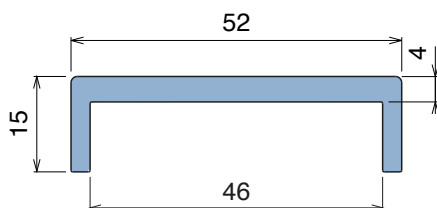

199 U-Profile

Coils available | Material: **BluLub**, **Ti-White** and standard **UHMW-PE**

Delivery: **Easy**
Standard

Article-Nr.	Material	Availability	Supply
19976BC	BluLub	On request	3 m bars
19976B	BluLub	On request	6 m bars
19976C	Ti-White	Stock item	3 m bars
19976	Ti-White	On request	6 m bars
19976BLC	Blue	On request	3 m bars
19976BL	Blue	On request	6 m bars