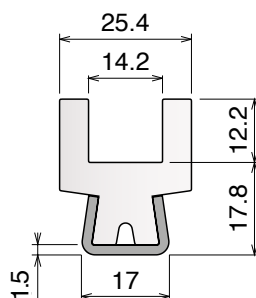

# 145 Guide rail

Material: **BluLub**, **Ti-White** and standard **UHMW-PE** + Stainless steel AISI 304

Delivery: **Easy**  
**Standard**

Stainless steel profile thickness: 1,5 mm

Article-Nr.	Material	Availability	Supply
<b>14503C</b>	<b>BluLub</b>	On request	3 m bars
<b>14504C</b>	<b>Ti-White</b>	On request	3 m bars
<b>14505C</b>	Blue	On request	3 m bars