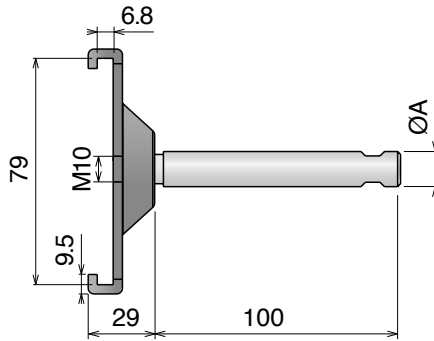

341 Polyamide clamp - TYPE B

USED WITH PART: 135 - 187 - 189 - 193 - 1057 - 1075 - 1077 - 1078

Delivery: **Easy**
Standard

Article-Nr.	Pin Ø
34111	No Pin
34112	12
34113	16

Suitable pins
PART 3004/3005 Pag 93/94
For straight application