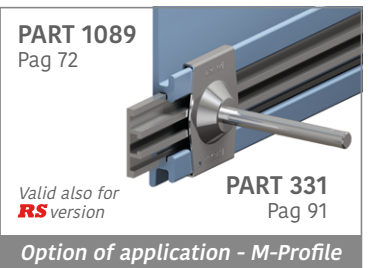

Article-Nr.	Material	Availability	Supply
18920BC	BluLub	Stock item	3 m bars
18925C	Blue	On request	3 m bars
18924C	Grey	Stock item	3 m bars