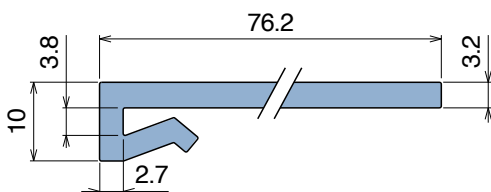

1033 J-Profile

Fit on 3 mm (1/8") | Material: **BluLub**, **Ti-White** and standard **UHMW-PE**

Delivery: **Easy**
Standard

Article-Nr.	Material	Availability	Supply
103300BC	BluLub	Stock item	3 m bars
103300B	BluLub	On request	6 m bars
103303C	Ti-White	Stock item	3 m bars
103303	Ti-White	On request	6 m bars
103305C	Blue	On request	3 m bars
103305	Blue	On request	6 m bars