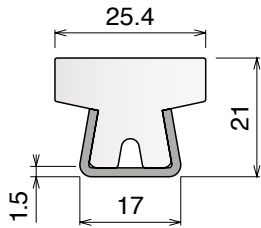

# 122 Guide rail

Material: **BluLub**, **Ti-White** and standard **UHMW-PE** + Stainless steel AISI 304

Delivery: **Easy**  
**Standard**

Stainless steel profile thickness: 1,5 mm

Article-Nr.	Material	Availability	Supply
<b>12200BC</b>	<b>BluLub</b>	On request	3 m bars
<b>12201C</b>	<b>Ti-White</b>	Stock item	3 m bars
<b>12205C</b>	Blue	On request	3 m bars