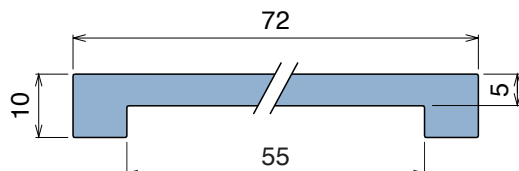

1060 U-Profile

Coils available | Material: **BluLub**, **Ti-White** and standard **UHMW-PE**

Delivery: **Easy**
Standard

Article-Nr.	Material	Availability	Supply
106000BC	BluLub	On request	3 m bars
106000B	BluLub	On request	6 m bars
106003C	Ti-White	On request	3 m bars
106003	Ti-White	On request	6 m bars
106001C	Black	Stock item	3 m bars
106001	Black	On request	6 m bars
106005C	Blue	On request	3 m bars
106005	Blue	On request	6 m bars
106002C	Green	Stock item	3 m bars
106002	Green	Stock item	6 m bars