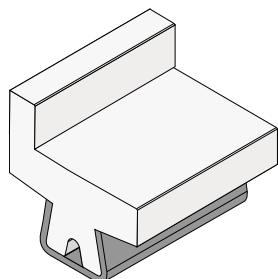

# 125 Guide rail

Material: **BluLub**, **Ti-White** and standard **UHMW-PE** + Stainless steel AISI 304

Delivery: **Easy**  
**Standard**

Stainless steel profile  
thickness: 1,5 mm

Article-Nr.	Material	Availability	Supply
<b>12500BC</b>	<b>BluLub</b>	On request	3 m bars
<b>12501C</b>	<b>Ti-White</b>	On request	3 m bars
<b>12505C</b>	Blue	On request	3 m bars