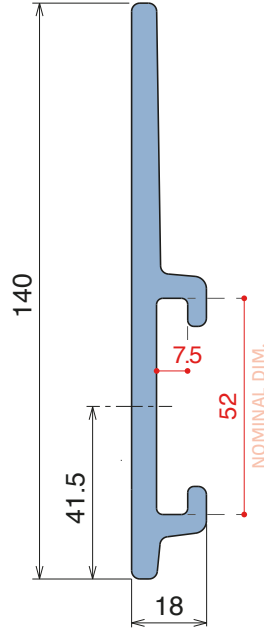

# 189 Side guide rail - H. 140 mm

Fit on 50 x 6 mm | Material: **BluLub** and standard **UHMW-PE**

Delivery: **Easy**  
**Standard**

Article-Nr.	Material	Availability	Supply
<b>18902BC</b>	<b>BluLub</b>	Stock item	3 m bars
<b>18902BLC</b>	Blue	On request	3 m bars
<b>18906C</b>	Grey	On request	3 m bars