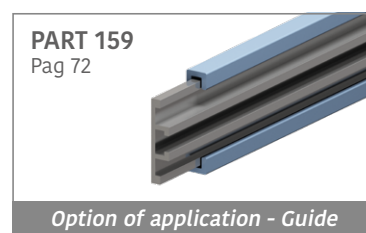

Article-Nr.	Material	Availability	Supply
15800BC	BluLub	Stock item	3 m bars
15894C	Ti-White	On request	3 m bars
15898C	Black	Stock item	3 m bars
15894BLC	Blue	On request	3 m bars
15897C	Green	Stock item	3 m bars
15800C	Grey	Stock item	3 m bars