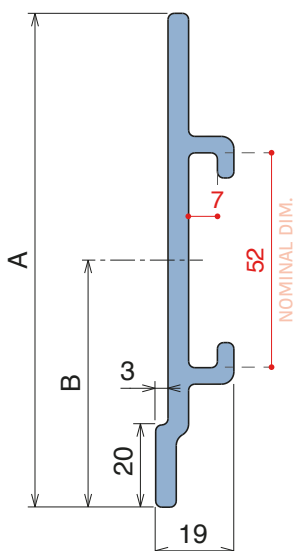

194 Side guide rail with Label saver - H. 90 - 120 mm

Fit on 50 x 6 mm | Material: **BluLub**, **Ti-White** and standard **UHMW-PE**

Delivery: **Easy**
Standard

Article-Nr.	A	B	Material	Availability	Supply
19400BC	90	45	BluLub	Stock item	3 m bars
19403BC	120	60	BluLub	Stock item	3 m bars
19430C	90	45	Ti-White	On request	3 m bars
19433C	120	60	Ti-White	On request	3 m bars
19400BLC	90	45	Blue	On request	3 m bars
19403BLC	120	60	Blue	On request	3 m bars
19400C	90	45	Grey	On request	3 m bars
19403C	120	60	Grey	On request	3 m bars

Plate
50 x 6 mm

Option of application - Plate

PART 159
Pag 72

Option of application - M-Profile