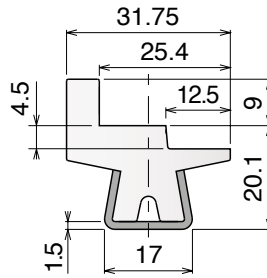

# 126 Guide rail

Material: **BluLub**, **Ti-White** and standard **UHMW-PE** + Stainless steel AISI 304

Delivery: **Easy**  
**Standard**

Stainless steel profile thickness: 1,5 mm

Article-Nr.	Material	Availability	Supply
<b>12600BC</b>	<b>BluLub</b>	On request	3 m bars
<b>12601C</b>	<b>Ti-White</b>	On request	3 m bars
<b>12605C</b>	Blue	On request	3 m bars