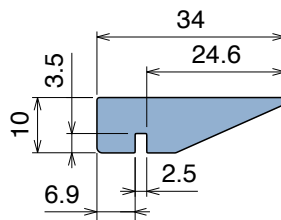

169 Neck guide

Fit on 2,5 mm | Material: **BluLub**, **Ti-White** and standard **UHMW-PE**

Delivery: **Easy**
Standard

Article-Nr.	Material	Availability	Supply
16901B	BluLub	Stock item	3 m bars
16902B	BluLub	On request	6 m bars
16900B	BluLub	Stock item	30 m coils
16901	Ti-White	On request	3 m bars
16902	Ti-White	On request	6 m bars
16900	Ti-White	On request	30 m coils
16905C	Blue	On request	3 m bars
16905	Blue	On request	6 m bars
16905-30	Blue	On request	30 m coils