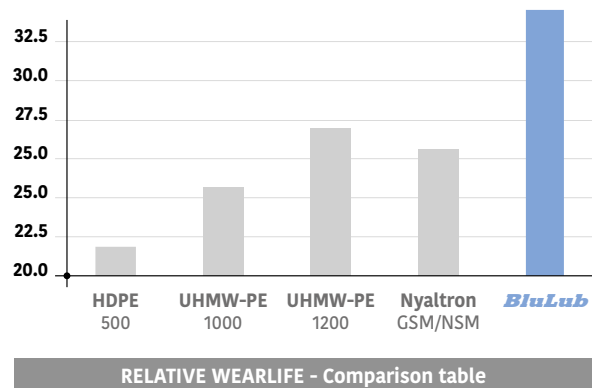

BluLub®

Choose the performance of innovative material.

BluLub® is the Movex super-performance compounded Ultra High Molecular Weight Polyethylene material, with the latest generation of solid lubricants, able to contribute improving PV-properties (limiting pressure velocity) compared to standard UHMW-PE, especially in applications with limited lubrication, higher speeds and/or higher loads.

BluLub® ensures high wear and abrasion resistance, requires less energy and with the lowest coefficient of friction, improves the product stability and wear life of sliding parts.

Thanks to the **BluLub®** characteristics, the extruded profiles can also offer a longer wear life, compared to traditional materials, and will help reducing marks over products or goods sliding on them; at the same time, **BluLub®** is also ideal for extreme conditions in terms of load and speed.

More material information and technical data sheet can be provided on request, get in touch with us for a quick support.

BluLub® is available for any type of profile, standard or custom.

Properties:

- UHMW-PE Polyethylene with molecular density 9,200,000 g/mol.
- Operating temperature: -40 to + 80°C (-40 to 176°F)
- Linear expansion coefficient: $2 \times 10^{-4} \text{C}^{-1}$ ($1.1 \times 10^{-4} \text{°F}^{-1}$)