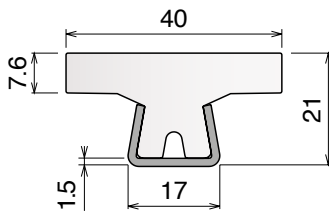

# 124 Guide rail

Material: **BluLub**, **Ti-White** and standard **UHMW-PE** + Stainless steel AISI 304

Delivery: **Easy**  
**Standard**

Stainless steel profile  
thickness: 1,5 mm

Article-Nr.	Material	Availability	Supply
<b>12400BC</b>	<b>BluLub</b>	On request	3 m bars
<b>12401C</b>	<b>Ti-White</b>	Stock item	3 m bars
<b>12405C</b>	Blue	On request	3 m bars