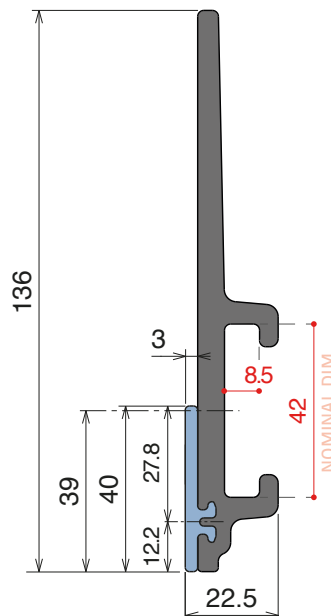

VERSION B - Label saver 4 cm

Base profile

Art-Nr.	Supply
18980	3 m bars

Label saver 2 cm

Art-Nr.	Supply
18987	30 m coils

Label saver 4 cm

Art-Nr.	Supply
18988	30 m coils

Single components

Easy Bendable

For the grooved version, just add "-S" to the related Article Nr.