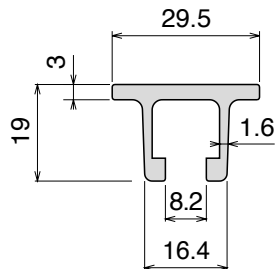

Article-Nr.	Material	Availability	Supply
14701C	Aluminum	Stock item	3 m bars
14701	Aluminum	Stock item	6 m bars