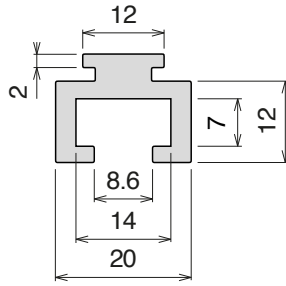

164 Aluminum guide

Material: Aluminum

Delivery: **Easy**
Standard

Article-Nr.	Material	Availability	Supply
16401C	Aluminum	Stock item	3 m bars
16401	Aluminum	Stock item	6 m bars

165 Aluminum guide

Material: Aluminum

Delivery: **Easy**
Standard