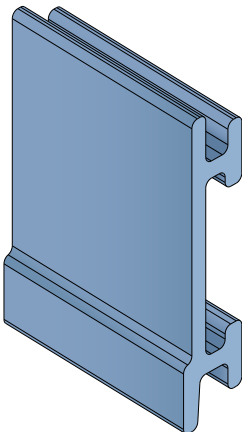

Side guide rail with Label saver - H. 90 mm

Article-Nr.	Material	Availability	Supply
107720BLC	BluLub	Stock item	3 m bars
107721C	Black	On request	3 m bars
107725C	Blue	On request	3 m bars
107724C	Grey	On request	3 m bars

Plate
50 x 6 mm

Valid also for **RS** version

Option of application - Plate

PART 159
Pag 72

Valid also for **RS** version

PART 331
Pag 91

Option of application - M-Profile

Easy Bendable

For the grooved version, just add "S" to the related Article Nr.