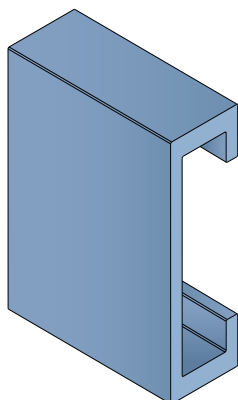

# 137 Side guide rail - H. 50 mm

Fit on 40 x 10 mm | Material: **BluLub**, **Ti-White** and standard **UHMW-PE**

Delivery: **Easy**  
**Standard**

Article-Nr.	Material	Availability	Supply
<b>13711BC</b>	<b>BluLub</b>	Stock item	3 m bars
<b>13711B</b>	<b>BluLub</b>	On request	6 m bars
<b>13713C</b>	<b>Ti-White</b>	On request	3 m bars
<b>13713</b>	<b>Ti-White</b>	On request	6 m bars
<b>13712C</b>	Black	On request	3 m bars
<b>13712</b>	Black	On request	6 m bars
<b>13715C</b>	Blue	On request	3 m bars
<b>13715</b>	Blue	On request	6 m bars
<b>13711C</b>	Green	Stock item	3 m bars
<b>13711</b>	Green	Stock item	6 m bars