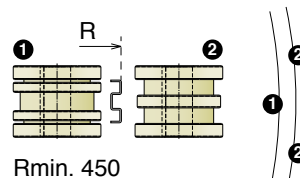

Part	Article-Nr.	Ø (mm)	Suitable for Part:
151	15108	25	117
151	15108E	30	117