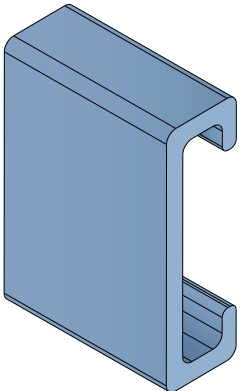

137 Side guide rail - H. 50 mm

Fit on 40 x 8 mm | Material: **BluLub**, **Ti-White** and standard **UHMW-PE**

Delivery: **Easy**
Standard