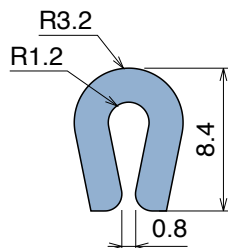

167 Neck guide

Fit on 1,8 - 2 mm | Material: **BluLub**, **Ti-White** and standard **UHMW-PE**

Delivery: **Easy**
Standard

Article-Nr.	Material	Availability	Supply
16700BC	BluLub	Stock item	3 m bars
16700B	BluLub	On request	6 m bars
16700B-30	BluLub	Stock item	30 m coils
16700C	Ti-White	On request	3 m bars
16700	Ti-White	On request	6 m bars
16700-30	Ti-White	On request	30 m coils
16705C	Blue	On request	3 m bars
16705	Blue	On request	6 m bars
16705-30	Blue	On request	30 m coils