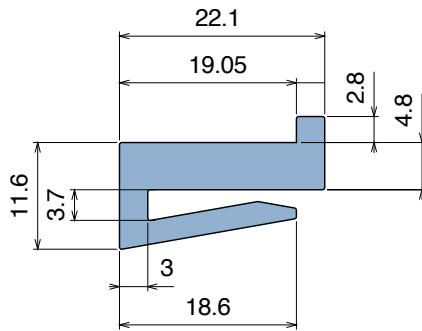

Article-Nr.	Material	Availability	Supply
101500BC	BluLub	On request	3 m bars
101500B	BluLub	On request	6 m bars
101500B-30	BluLub	On request	30 m coils
101503C	Ti-White	On request	3 m bars
101503	Ti-White	On request	6 m bars
101503-30	Ti-White	On request	30 m coils
101505C	Blue	On request	3 m bars
101505	Blue	On request	6 m bars
101505-30	Blue	On request	30 m coils