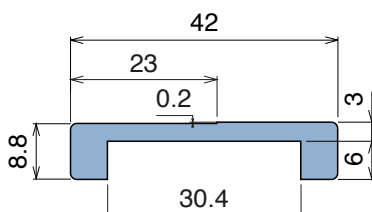

Staggered version

Article-Nr.	Material	Availability	Supply
19945B-30	BluLub	Stock item	30 m coils
19945W-30	Ti-White	On request	30 m coils
19945-30	Black	Stock item	30 m coils
19945BL-30	Blue	On request	30 m coils
19946-30	Green	Stock item	30 m coils